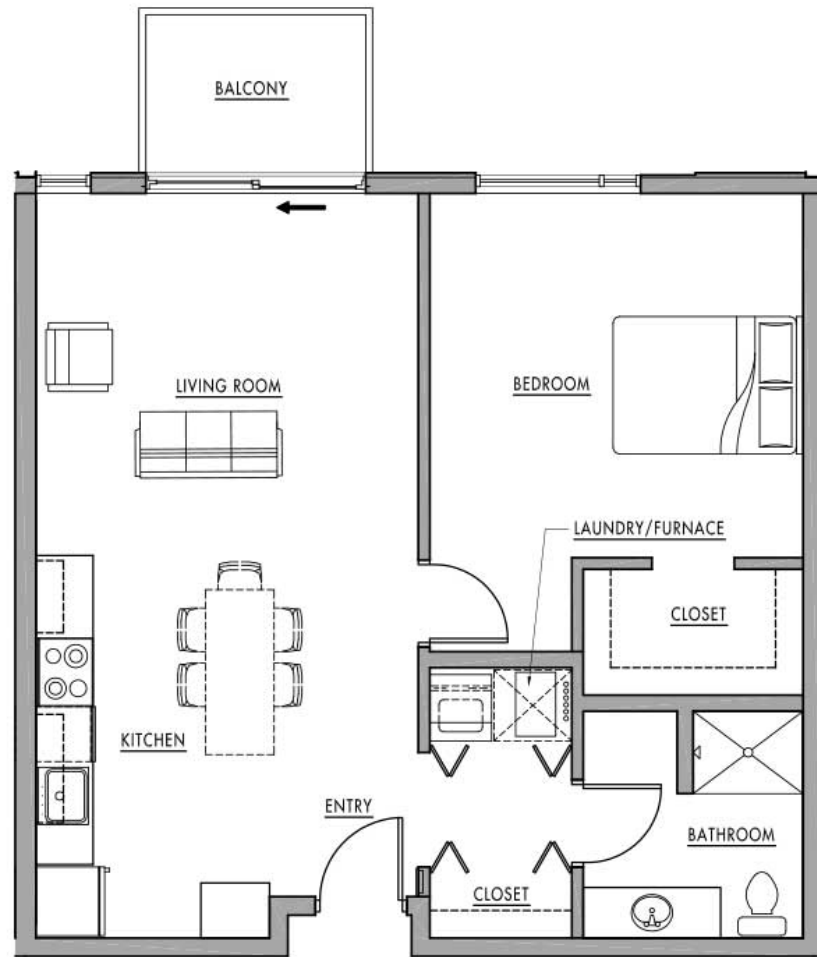

## BAY VIEW

Live Urban. Live Easy.

D

799 SQ.FT.

2440 S. Kinnickinnic Ave.  
Milwaukee, WI

(262) 894-0705

**HKS**  
HOLDINGS, LLC

Professionally Managed By: