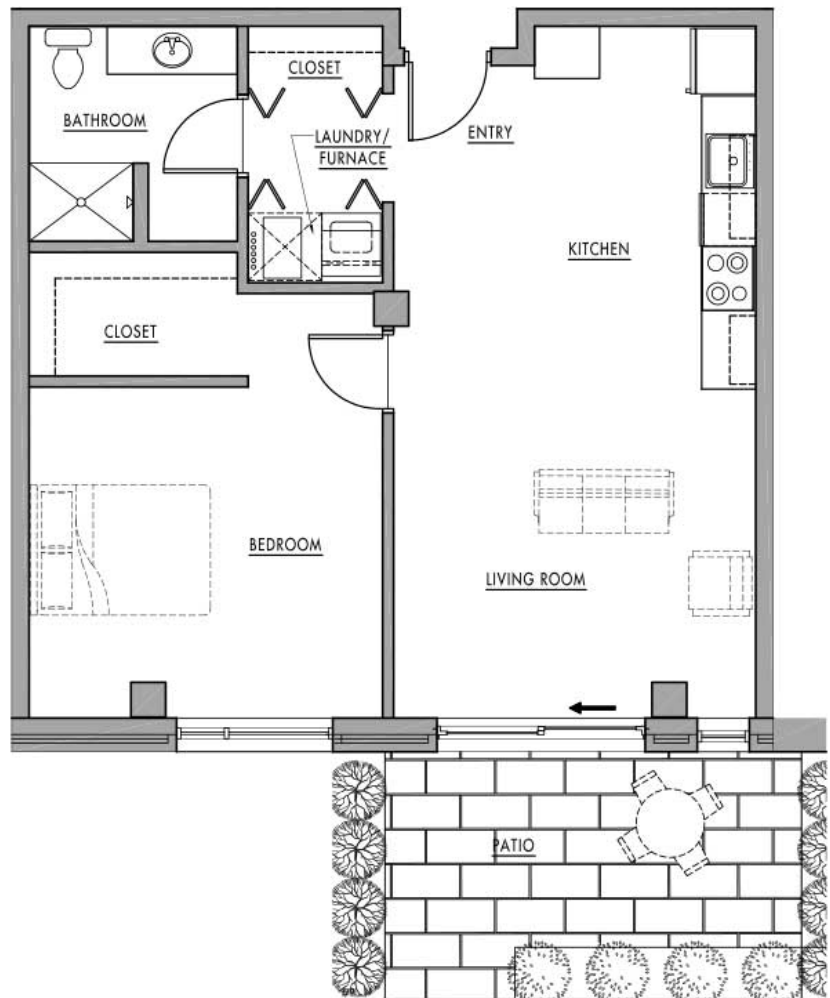

DWELL

BAY VIEW

Live Urban. Live Easy.

D1
872 SQ.FT.

2440 S. Kinnickinnic Ave.
Milwaukee, WI

(262) 894-0705

HKS
HOLDINGS, LLC

Professionally Managed By: