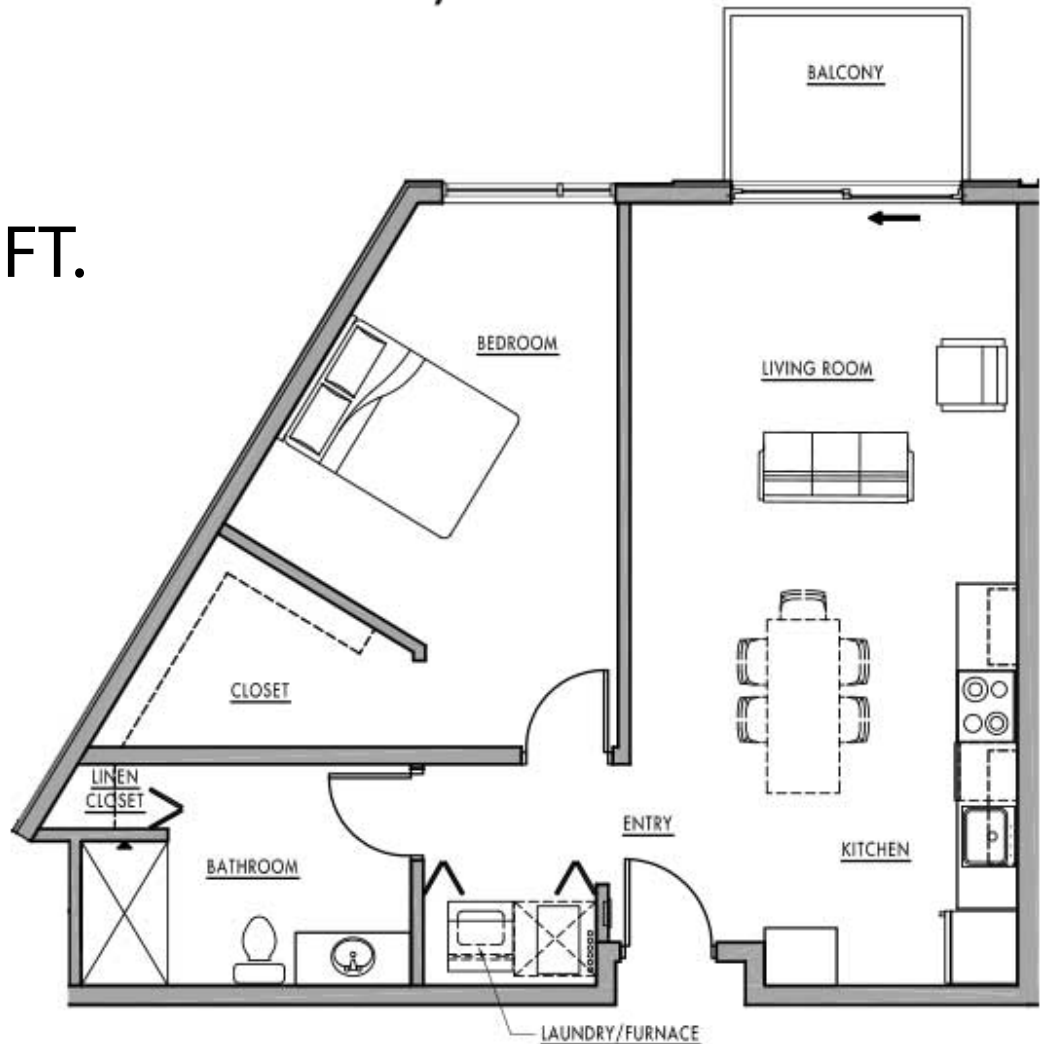

DWELL BAY VIEW

Live Urban. Live Easy.

E

811 SQ.FT.

2440 S. Kinnickinnic Ave.
Milwaukee, WI

(262) 894-0705

HKS
HOLDINGS, LLC

Professionally Managed By: