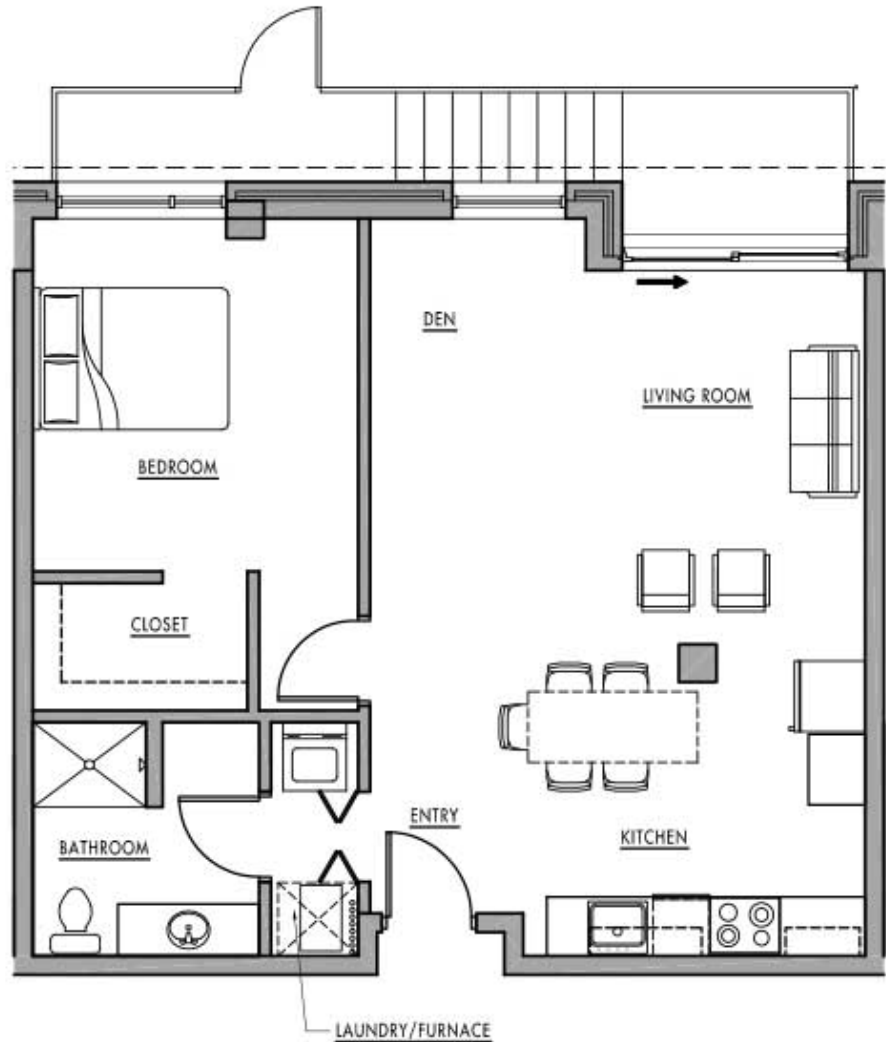

DWELL BAY VIEW

Live Urban. Live Easy.

F

789 SQ.FT.

2440 S. Kinnickinnic Ave.
Milwaukee, WI

(262) 894-0705

HKS
HOLDINGS, LLC

Professionally Managed By: