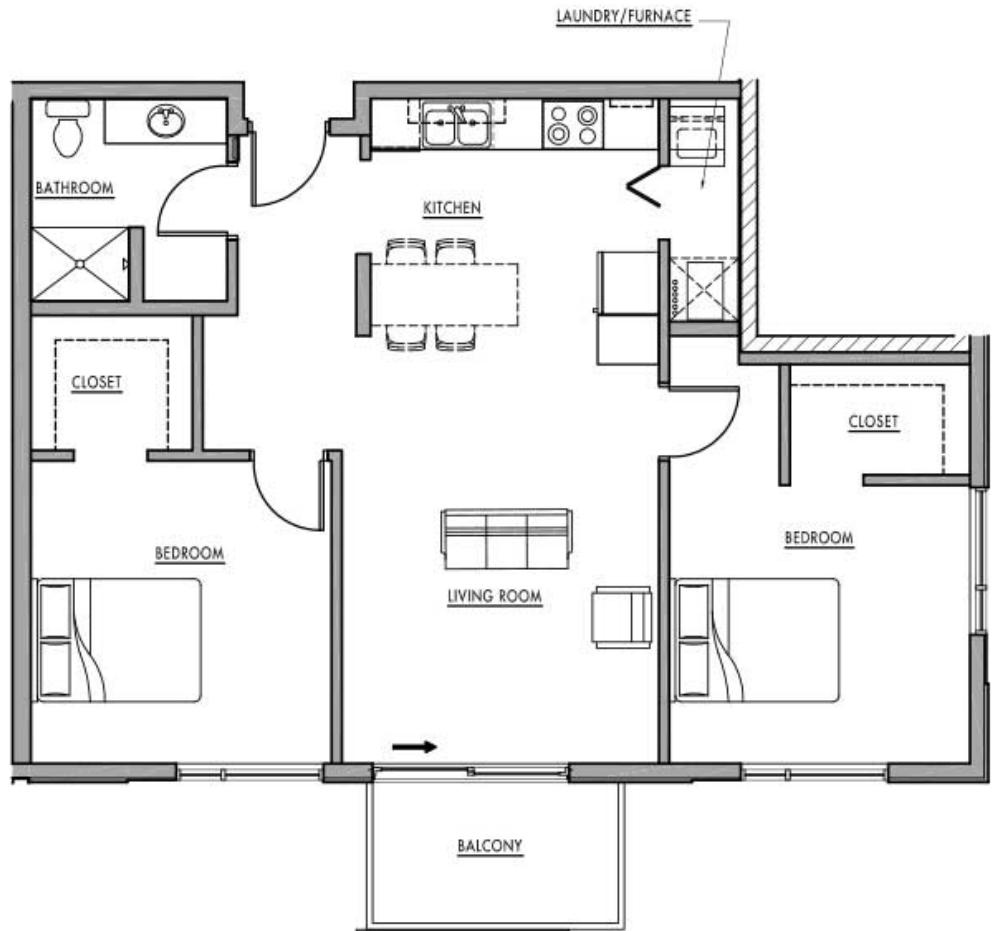

DWELL

BAY VIEW

Live Urban. Live Easy.

H
990 SQ.FT.

2440 S. Kinnickinnic Ave.
Milwaukee, WI

(262) 894-0705

HKS
HOLDINGS, LLC

Professionally Managed By: