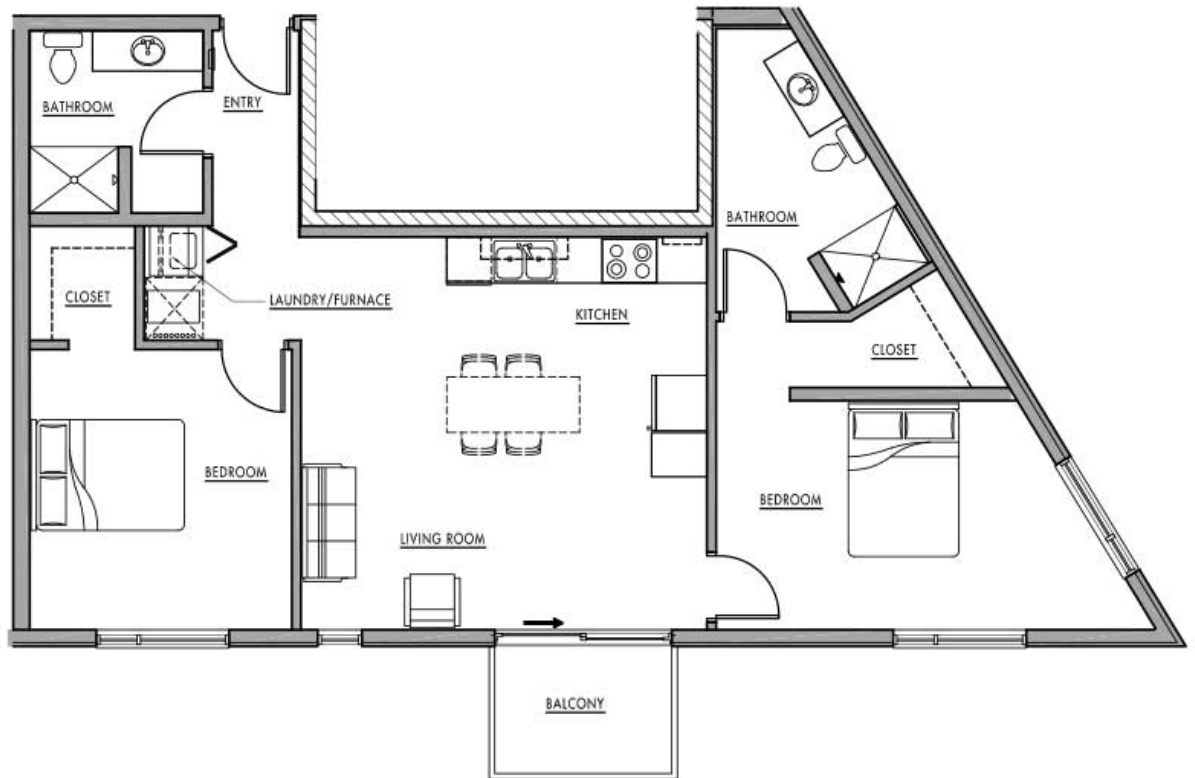

## BAY VIEW

Live Urban. Live Easy.

I  
1032 SQ.FT.

2440 S. Kinnickinnic Ave.  
Milwaukee, WI

(262) 894-0705

**HKS**  
HOLDINGS, LLC

Professionally Managed By:

**Kendal Group, Ltd**  
Peaceful & Affordable Living