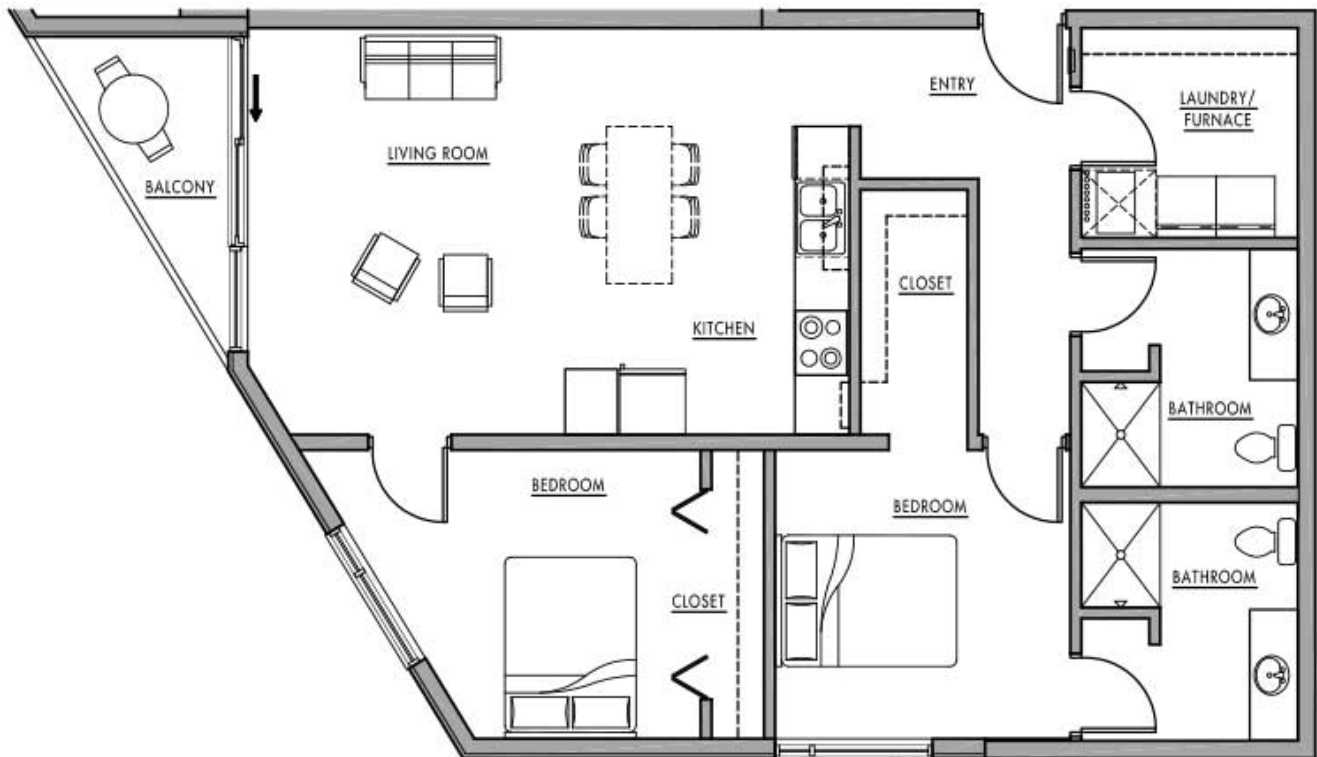

DWELL

BAY VIEW

Live Urban. Live Easy.

J

1078 SQ.FT.

2440 S. Kinnickinnic Ave.
Milwaukee, WI

(262) 894-0705

HKS
HOLDINGS, LLC