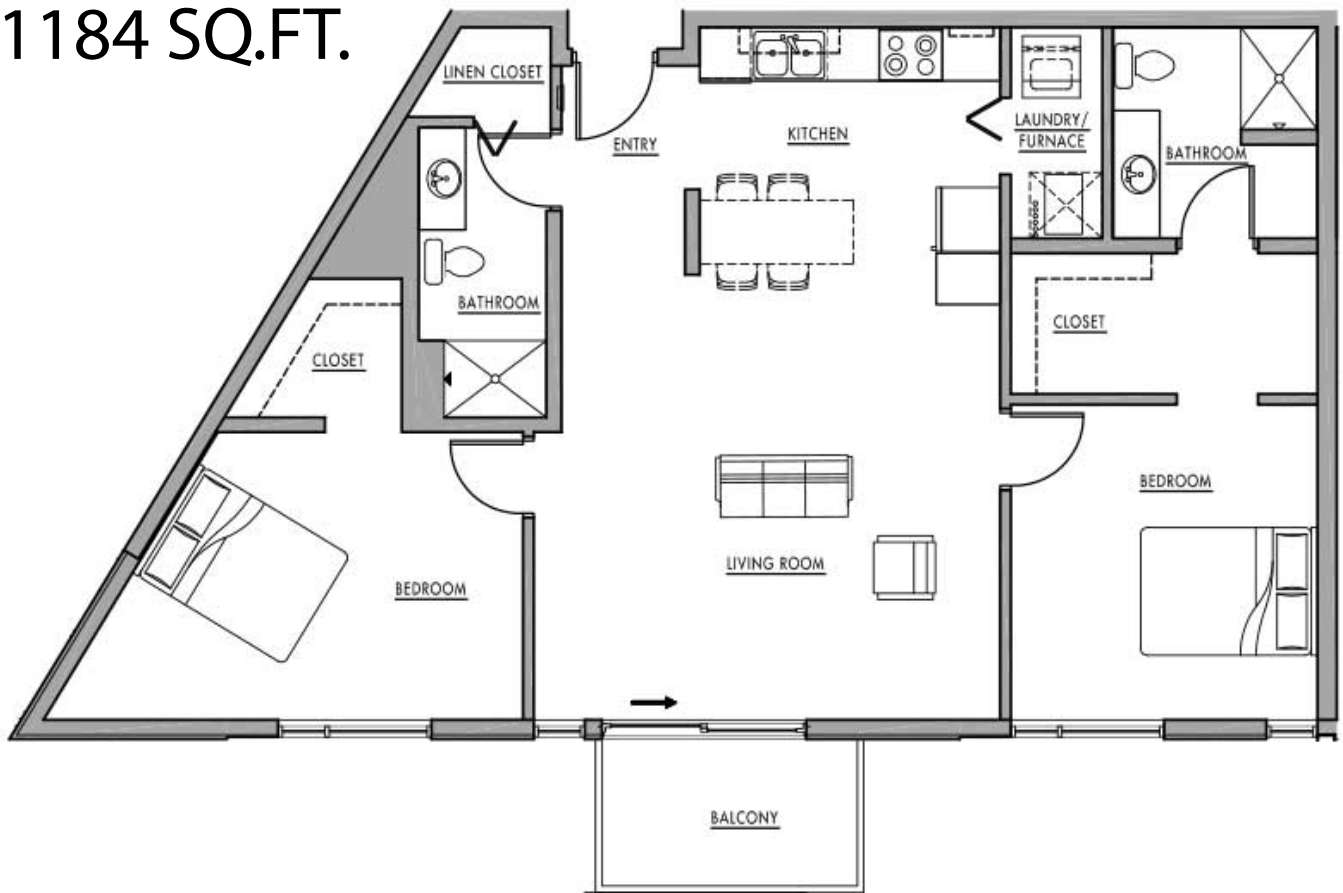

DWELL

BAY VIEW

Live Urban. Live Easy.

K

1184 SQ.FT.

2440 S. Kinnickinnic Ave.
Milwaukee, WI

(262) 894-0705

HKS
HOLDINGS, LLC