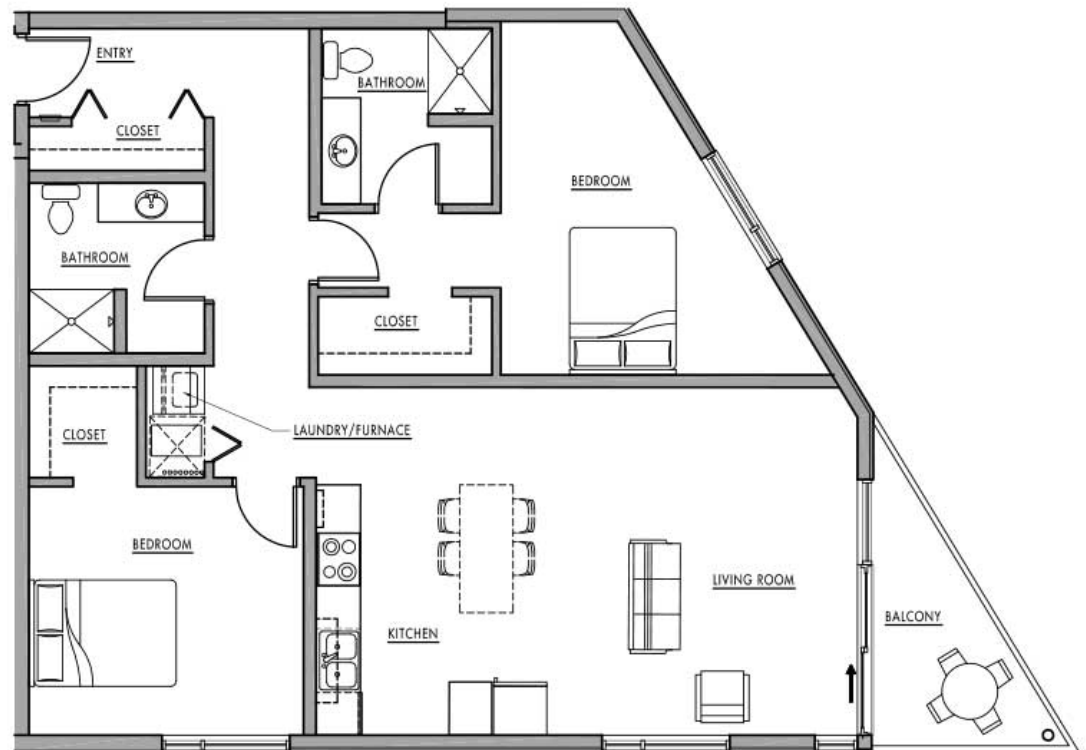

DWELL

BAY VIEW

Live Urban. Live Easy.

L

1271 SQ.FT.

2440 S. Kinnickinnic Ave.
Milwaukee, WI

(262) 894-0705

HKS
HOLDINGS, LLC