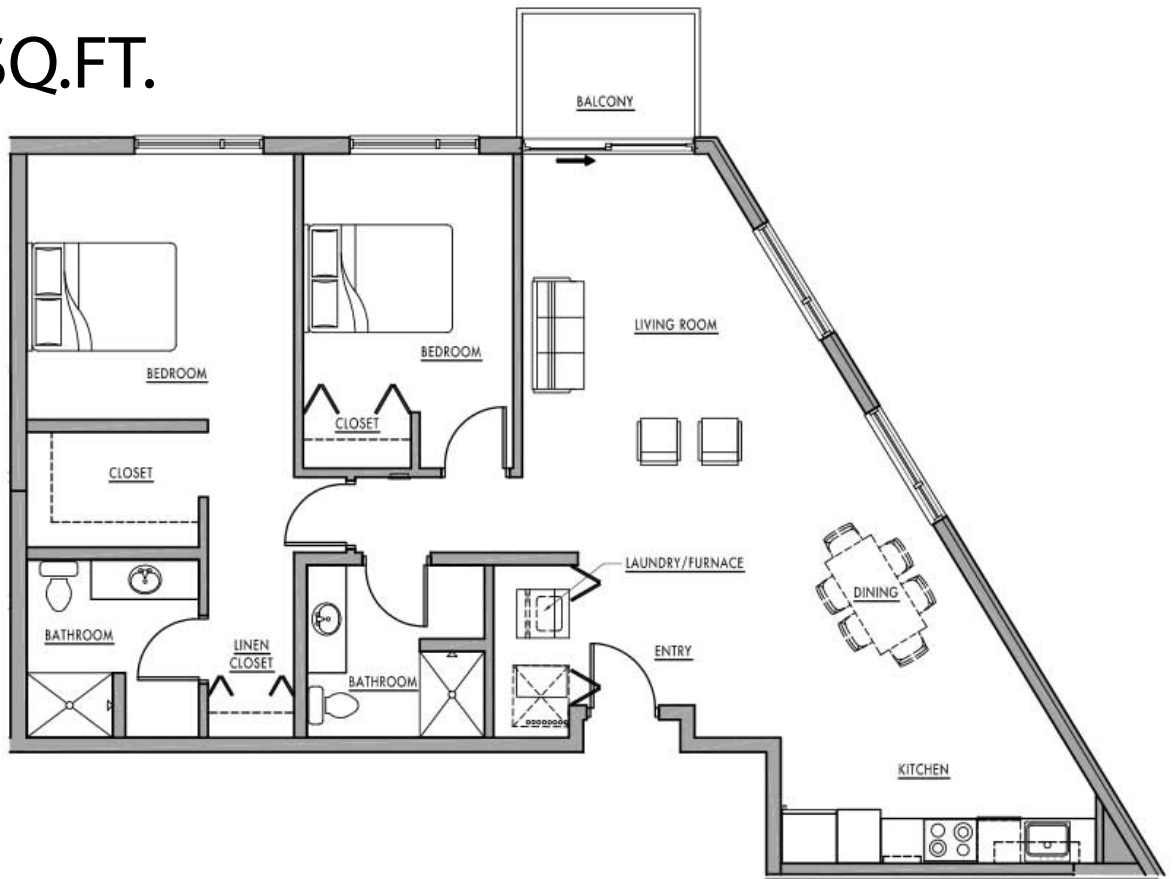

DWELL

BAY VIEW

Live Urban. Live Easy.

M

1205 SQ.FT.

2440 S. Kinnickinnic Ave.
Milwaukee, WI

(262) 894-0705

HKS
HOLDINGS, LLC