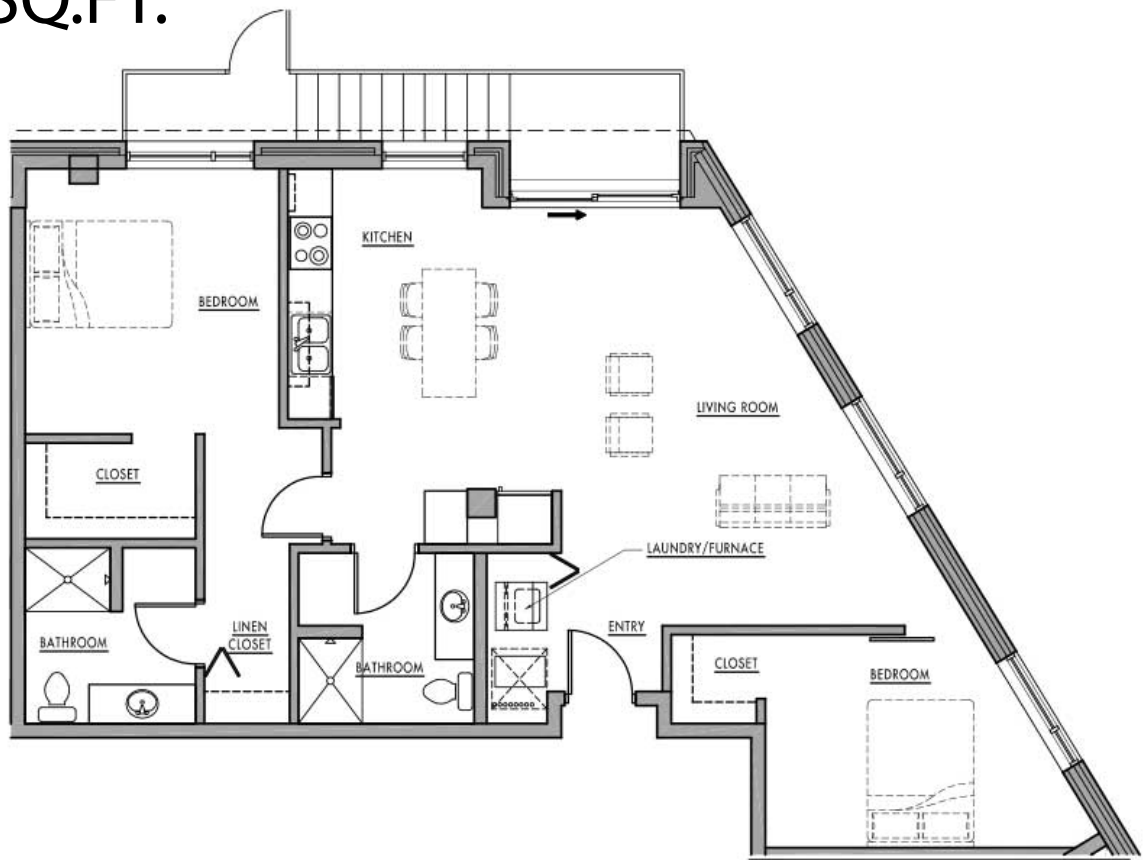

DWELL

BAY VIEW

Live Urban. Live Easy.

N

1136 SQ.FT.

2440 S. Kinnickinnic Ave.
Milwaukee, WI

(262) 894-0705

HKS
HOLDINGS, LLC